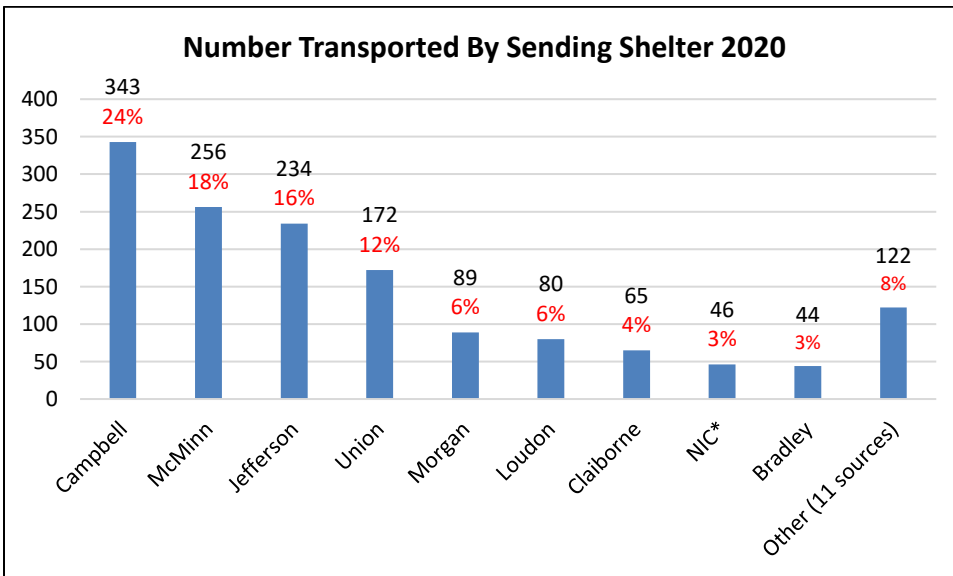

Sending Shelters

GoNorth primarily assists municipal shelters in east Tennessee. In counties where there is no shelter, animal rescue groups sometimes participate. Below is a list of participating counties, followed by the number of animals transported.

Counties participating in GoNorth	Participating organizations
Anderson	Anderson County Animal Shelter Anderson County Animal Rescue Foundation Oak Ridge Animal Shelter
Blount	Blount County Animal Center
Bradley	Bradley County SPCA
Campbell	Campbell County Animal Shelter
Claiborne	Claiborne County Animal Shelter
Hamblen	Morristown Hamblen Humane Society
Jefferson	Companion Animal Rescue & Education
Loudon	Loudon County Animal Shelter
McMinn	McMinn Regional Humane Society
Monroe	Monroe County Animal Shelter
Morgan	Senior Dog Lodge & Animal Rescue
Roane	Roane County Animal Shelter
Scott	For the Love of Paws
Sevier	Sevier Animal Care Center, Sevier County Humane Society
Sullivan	Sullivan County Animal Shelter
Union	Union County Humane Society
Washington	Washington County Animal Shelter

*NIC is National Intake Center, a facility operated by Delta-21 Resources, Inc., to provide evidentiary control support to federal law enforcement in cases of court-ordered seizure.