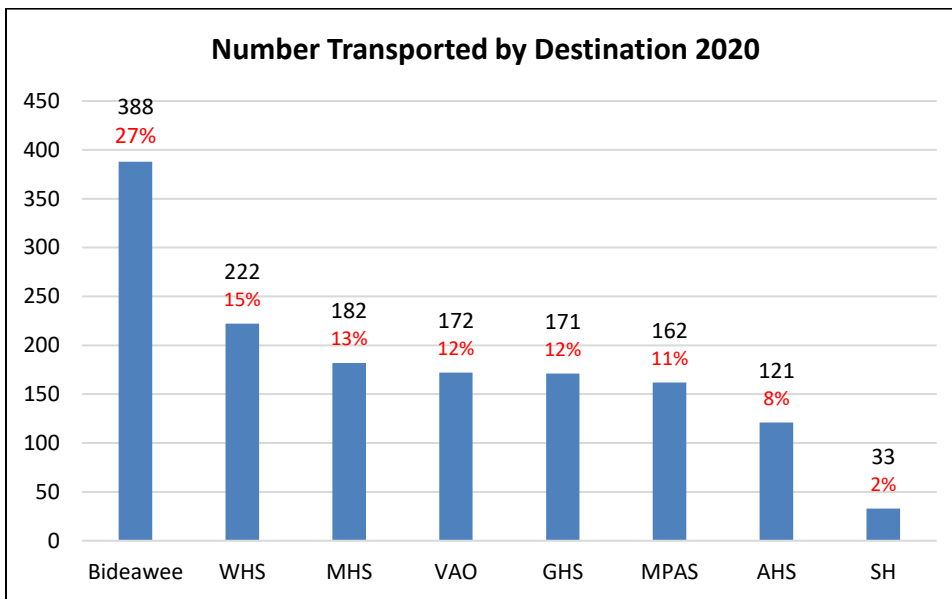

Destination Shelters

Michigan Humane Society and the Wisconsin Humane Society are long-standing partners that have saved the lives of thousands of Tennessee animals. Our several partners in New Jersey have recently become frequent destinations, with a weekly transport that has provided welcome predictability and stability. Specific destinations and the number of animals transported to each are given below.

Destination	Name in table below
Atlanta Humane Society (Alpharetta GA)	AHS
Bideawee (Wantagh NY)	Bideawee
Greenville Humane Society (Greenville SC)	GHS
Michigan Humane Society (Rochester Hills MI)	MHS
Mt Pleasant Animal Shelter (East Hanover NJ)	MPAS
St. Hubert's Animal Welfare Center (Madison NJ)	SH
Vorhees Animal Orphanage (Vorhees Township NJ)	VAO
Wisconsin Humane Society (Milwaukee WI)	WHS

As the name implies, GoNorth transports are usually to northern shelters. Two exceptions are the Greenville Humane Society in Greenville, SC, and Atlanta Humane Society in Alpharetta, GA. It is unusual for a southern animal shelter to be a transport destination, and an explanation follows.

These shelters have high adoption demand, and have already established transport partnerships with shelters in their region and state to try to meet the demand. Greenville Humane Society (GHS) has over 41 neighboring partners, and Atlanta Humane Society (AHS) has over 100. Even with so many in-state partnerships, these shelters need additional partnerships to meet the adoption demand in their locations. GoNorth has been fortunate to be invited to establish partnerships with GHS and AHS. We did due diligence first, however, to ensure that we would not be displacing opportunities for local or regional animals near these shelters.