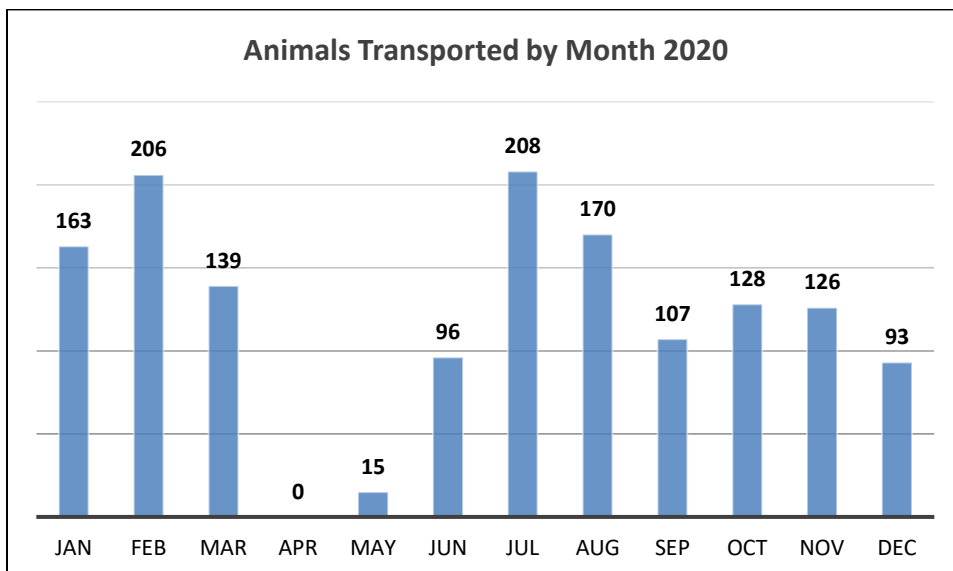

Operation

Shelters that participate in the GoNorth project propose healthy, well-socialized candidates for transport. Transport coordinators assemble a roster for transport that is a mix of sizes and breeds. Destination shelters review the proposed rosters. Usually, all candidates are accepted.

Prior to transport, animals are vaccinated, treated for parasites, and heartworm tested (dogs over 6 months only). If they are not spayed or neutered, they will be spayed or neutered at the destination.

On the day of transport, animals are brought to one of several pickup locations. The transport takes place overnight, and the animals sleep through the trip. The transport van arrives at the destination in the early morning, and staff and volunteers welcome the animals.

Results

A total of **1451** animals (mostly dogs and puppies) were transported to welcoming destination shelters in 2020 (with an interruption due to COVID-19, shown below). Over **18,500** animals have been transported from east Tennessee to partner shelters since the program's inception in 2012.